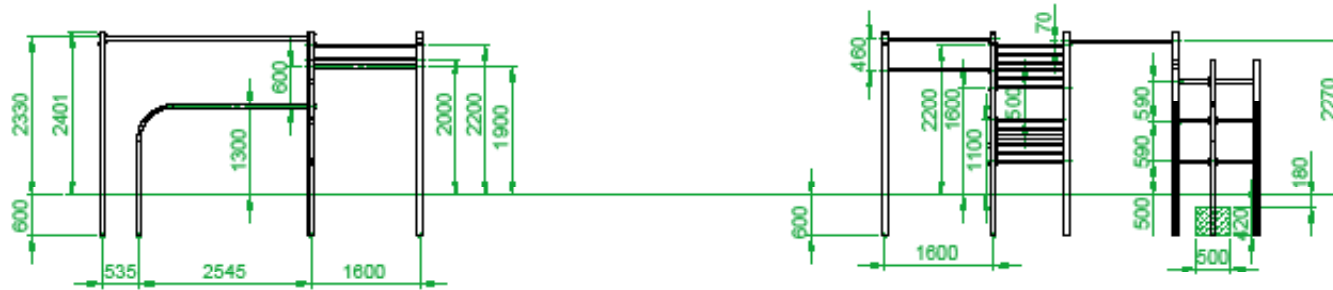

**Product is suitable for  
playgrounds according to  
EN1176:1**

Cast 500x500x420mm concrete for each posts.  
 On the top layer 100mm stone dust and 80mm thick safety rubber tiles

| Part number | PCS. | Description               |
|-------------|------|---------------------------|
| 1           | 5    | ME805_SW_Pull_up_bar      |
| 2           | 3    | ME806_SW_Bar1             |
| 3           | 3    | ME807_SW_Bar2             |
| 4           | 1    | ME808_SW_Monkey_bar       |
| 5           | 2    | ME809_SW_Swedish_wall     |
| 6           | 2    | ME810_SW_Post1            |
| 7           | 1    | ME811_SW_Post2            |
| 8           | 1    | ME812_SW_Post3            |
| 9           | 1    | ME813_SW_Post4            |
| 10          | 1    | ME814_SW_Post5            |
| 11          | 1    | ME815_SW_Post6            |
| 12          | 1    | ME816_SW_Post7            |
| 13          | 1    | ME817_SW_Post8            |
| 14          | 2    | ME818_SW_Post9            |
| 15          | 3    | ME819_SW_Parallel_bars    |
| 16          | 11   | MU113_Plug_80x80          |
| 17          | 108  | RU253_Socket_screw_M8x95  |
| 18          | 20   | RU116_Socket_screw_M8x100 |
| 19          | 128  | RU252_Nylock_cap_nut      |