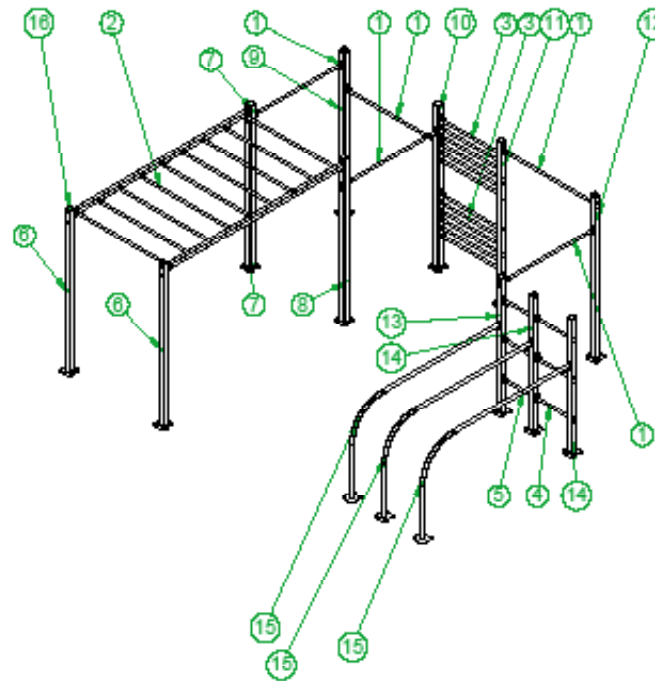

Part number	PCS.	Description
1	5	ME805_SW_Pull_up_bar
2	3	ME808_SW_Monkey_bar
3	3	ME809_SW_Swedish_wall
4	1	ME806_SW_Bar1
5	2	ME807_SW_Bar2
6	2	ME820_SW_Post1_PK
7	1	ME821_SW_Post2_PK
8	1	ME822_SW_Post3_PK
9	1	ME823_SW_Post4_PK
10	1	ME824_SW_Post5_PK
11	1	ME825_SW_Post6_PK
12	1	ME826_SW_Post7_PK
13	1	ME827_SW_Post8_PK
14	2	ME828_SW_Post9_PK
15	3	ME829_SW_Parallel_bars_PK
16	11	MU113_Plug_80x80
17	108	RU253_Socket_screw_M8x95
18	20	RU116_Socket_screw_M8x100
19	128	RU252_Nylock_cap_nut