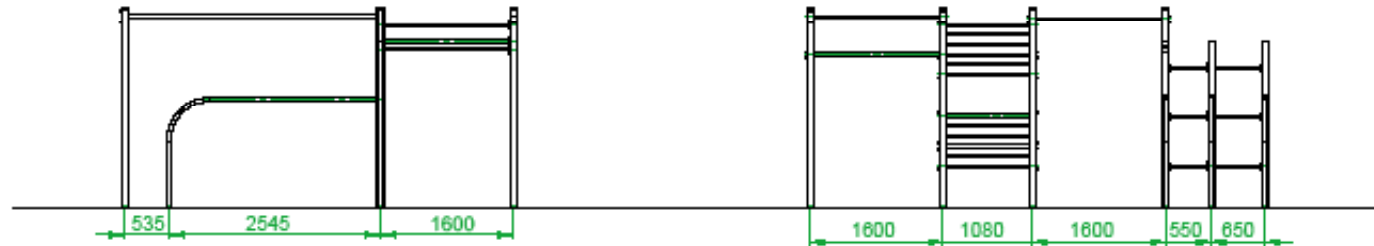

**Product is suitable for  
playgrounds according to  
EN1176:1**

Cast 500x500x420mm concrete for each posts.  
 On the top layer 100mm stone dust and 80mm thick safety rubber tiles

| Part number | PCS. | Description               |
|-------------|------|---------------------------|
| 1           | 5    | ME805_SW_Pull_up_bar      |
| 2           | 3    | ME806_SW_Bar1             |
| 3           | 3    | ME807_SW_Bar2             |
| 4           | 1    | ME808_SW_Monkey_bar       |
| 5           | 2    | ME809_SW_Swedish_wall     |
| 6           | 2    | ME810_SW_Post1            |
| 7           | 1    | ME811_SW_Post2            |
| 8           | 1    | ME812_SW_Post3            |
| 9           | 1    | ME813_SW_Post4            |
| 10          | 1    | ME814_SW_Post5            |
| 11          | 1    | ME815_SW_Post6            |
| 12          | 1    | ME816_SW_Post7            |
| 13          | 1    | ME817_SW_Post8            |
| 14          | 2    | ME818_SW_Post9            |
| 15          | 3    | ME819_SW_Parallel_bars    |
| 16          | 11   | MU113_Plug_80x80          |
| 17          | 108  | RU253_Socket_screw_M8x95  |
| 18          | 20   | RU116_Socket_screw_M8x100 |
| 19          | 128  | RU252_Nylock_cap_nut      |