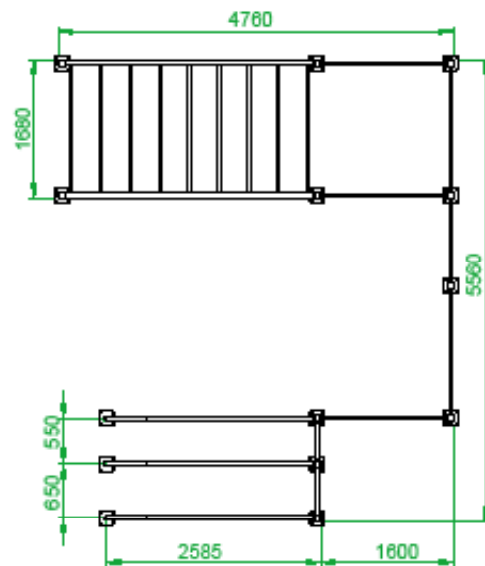

Part number	PCS.	Description
1	5	ME805_SW_Pull_up_bar
2	3	ME808_SW_Monkey_bar
3	3	ME809_SW_Swedish_wall
4	1	ME806_SW_Bar1
5	2	ME807_SW_Bar2
6	2	ME820_SW_Post1_PK
7	1	ME821_SW_Post2_PK
8	1	ME822_SW_Post3_PK
9	1	ME823_SW_Post4_PK
10	1	ME824_SW_Post5_PK
11	1	ME825_SW_Post6_PK
12	1	ME826_SW_Post7_PK
13	1	ME827_SW_Post8_PK
14	2	ME828_SW_Post9_PK
15	3	ME829_SW_Parallel_bars_PK
16	11	MU113_Plug_80x80
17	108	RU253_Socket_screw_M8x95
18	20	RU116_Socket_screw_M8x100
19	128	RU252_Nylock_cap_nut