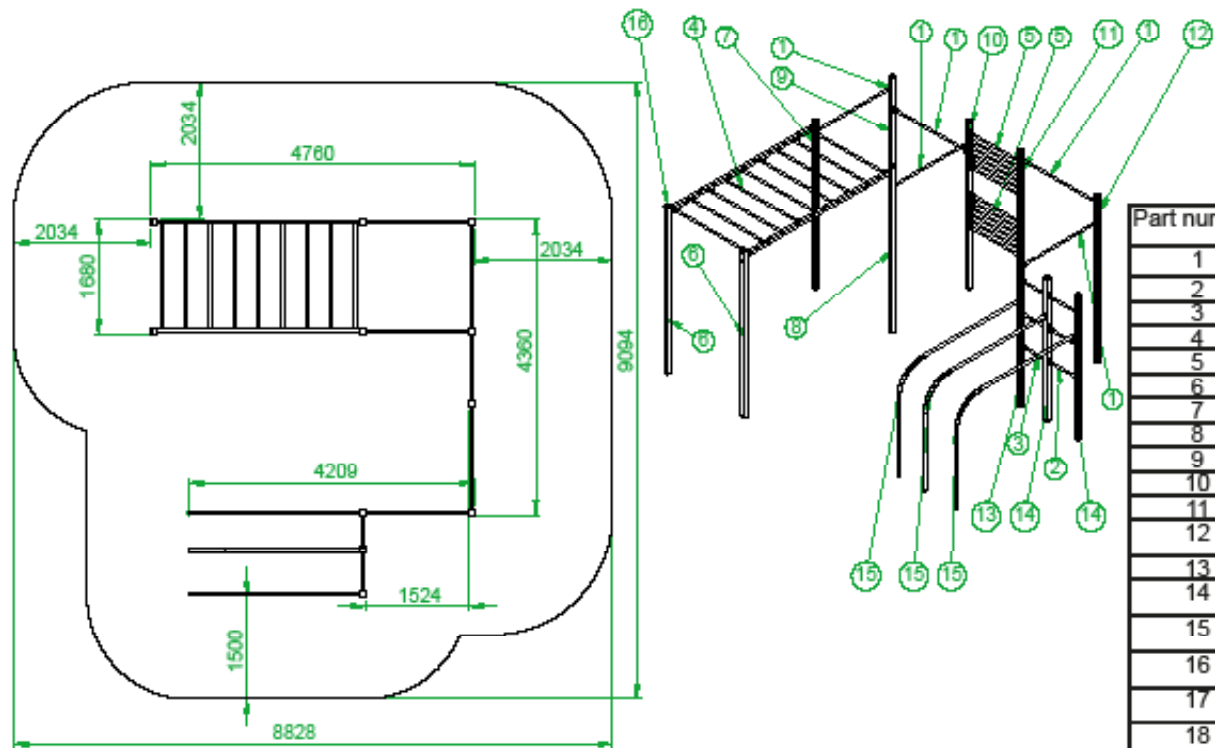

**Product is suitable for  
playgrounds according to  
EN1176:1**

Cast 500x500x420mm concrete for each posts.  
 On the top layer 100mm stone dust and 80mm thick safety rubber tiles

| Part number | PCS. | Description               |
|-------------|------|---------------------------|
| 1           | 5    | ME805_SW_Pull_up_bar      |
| 2           | 3    | ME806_SW_Bar1             |
| 3           | 3    | ME807_SW_Bar2             |
| 4           | 1    | ME808_SW_Monkey_bar       |
| 5           | 2    | ME809_SW_Swedish_wall     |
| 6           | 2    | ME810_SW_Post1            |
| 7           | 1    | ME811_SW_Post2            |
| 8           | 1    | ME812_SW_Post3            |
| 9           | 1    | ME813_SW_Post4            |
| 10          | 1    | ME814_SW_Post5            |
| 11          | 1    | ME815_SW_Post6            |
| 12          | 1    | ME816_SW_Post7            |
| 13          | 1    | ME817_SW_Post8            |
| 14          | 2    | ME818_SW_Post9            |
| 15          | 3    | ME819_SW_Parallel_bars    |
| 16          | 11   | MU113_Plug_80x80          |
| 17          | 108  | RU253_Socket_screw_M8x95  |
| 18          | 20   | RU116_Socket_screw_M8x100 |
| 19          | 128  | RU252_Nylock_cap_nut      |